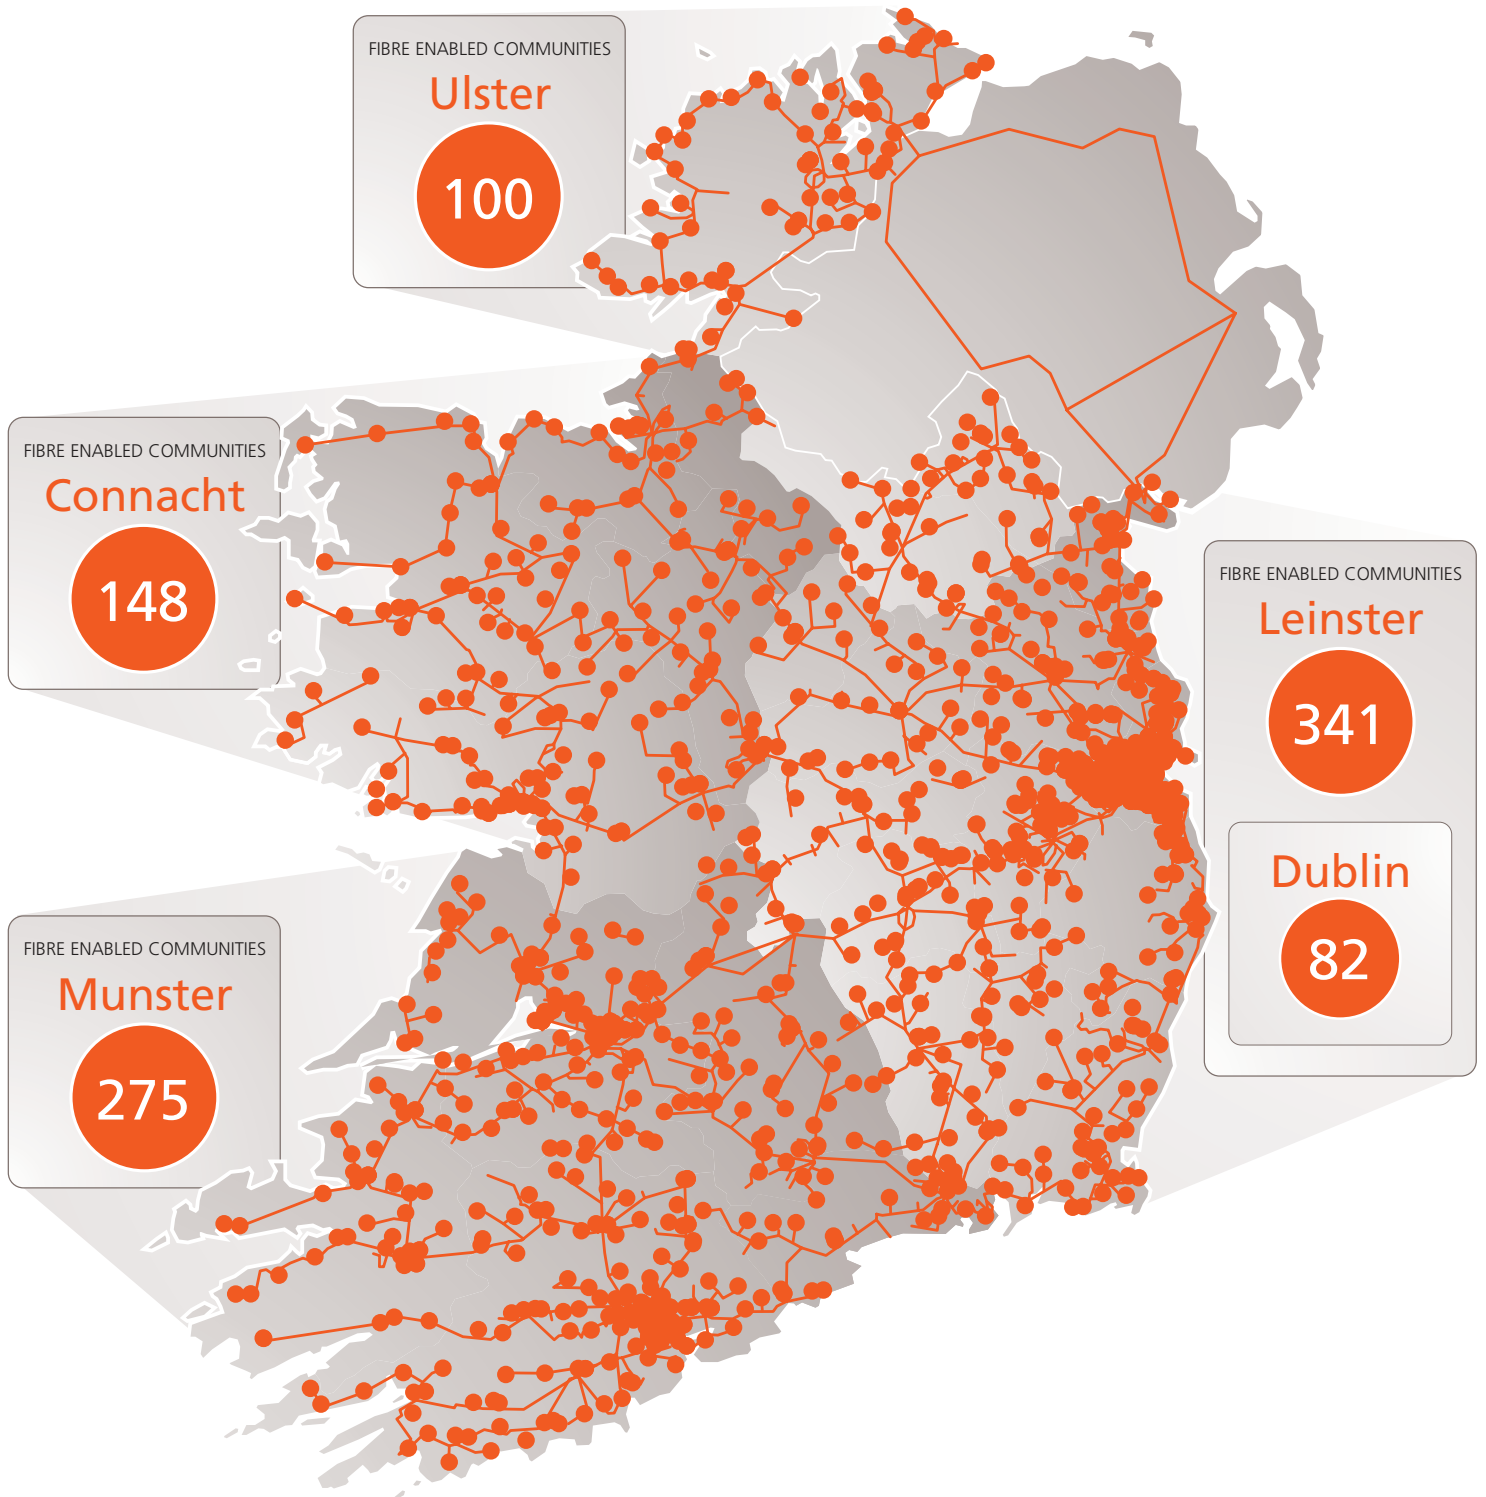

eircom's Superfast Fibre Broadband Network

July 2016

eircom's Superfast Fibre Broadband Network

July 2016

CARLOW

ARDATTIN
BALLON
BORRIS
CARLOW
FENAGH
KILLERIG CROSS
LEIGHLINBRIDGE
MUINE BHEAG
RATHVILLY
TULLOW

CAVAN

ARVA
BAILIEBORO
BALLINAGH
BALLYCONNELL
BALLYHAISE
BALLYJAMESDUFF
BELTURBET
BUTLERSBRIDGE
CAVAN
COOTEHILL
KILLESHANDRA
KILNALECK
KINGSCOURT
LOCH GOWNA
MOUNTNUGENT
MULLAGH
REDHILLS
SHERCOCK
STRADONE
VIRGINIA

WATERFORD

ANNESTOWN
ARDMORE
BALLYDUFF
BALLYMACARBERY
CAPPAGH
CAPPOQUIN
DUNGARVAN
DUNMORE EAST
FERRYBANK
KILCOHAN
KILMACTHOMAS
KILMEADEN
KNOCKBOY
LISMORE
PASSAGE EAST
PORTLAW
TALLOW
TRAMORE
TYCOR
WATERFORD AIRPORT
WATERFORD CENTRAL

WEXFORD

BALLYCARNEY
BALLYCULLANE
BALLYWILLIAM
BARNTOWN
BEECHGROVE
BLACKWATER
BROADWAY
BUNCLODY
CAMOLIN
CAMPLE
CASTLEBRIDGE
CLEARIESTOWN
COURTOWN HARBOUR
CURRACLOE
DRINAGH
DUNCANNON
DUNCORMICK
ENNISCORTHY
FERNS
FETHARD ON SEA
FOULKSMILLS
GOREY
HOLLYFORT
KILLANNE
KILLINICK
KILLURIN
KILMORE QUAY
KILMUCKRIDGE
NEW ROSS
OULART
OYLGATE
ROSSLARE HARBOUR
ROSSLARE STRAND
TOMHAGGARD
WELLINGTON BRIDGE
WEXFORD
WEXFORD ANNE STREET