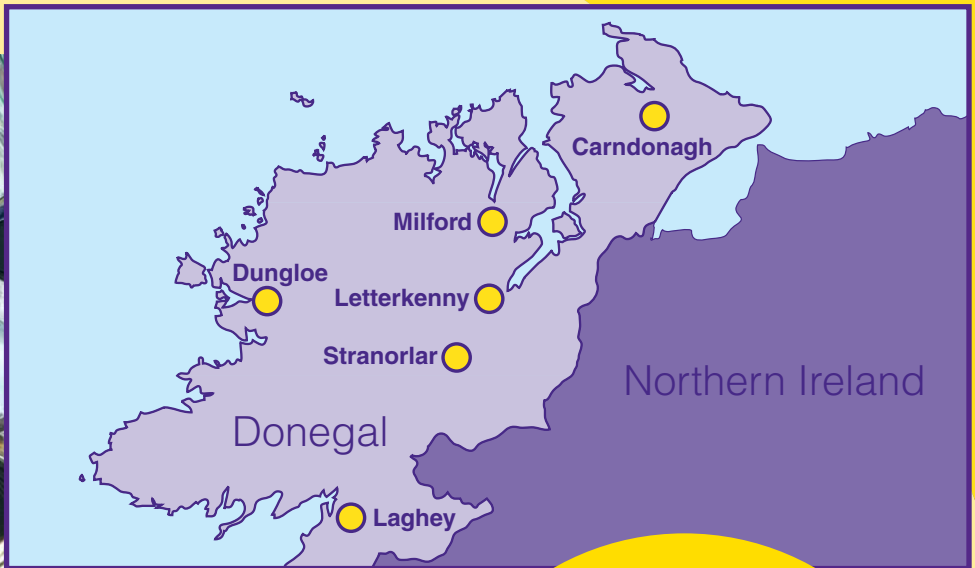

Donegal Recycling Centres

Garden Waste

€2 per bag

Household Waste

€3 per bag

Recycling

€1 per bag

€4 per carload
with extensive
FREE area