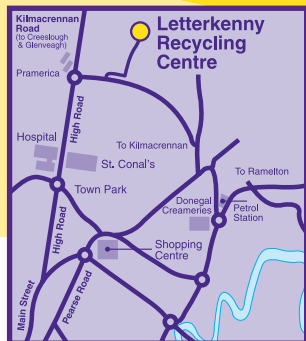

What to expect when you visit

At our centres we have containers for different recyclable materials. To make your visit easier and quicker please sort your materials at home. All items for recycling should be clean. Our staff will be happy to help you in any way they can.

Location of sites

Letterkenny Recycling Centre

Carnamuggagh
Letterkenny
Co. Donegal
T: 074 91 25822